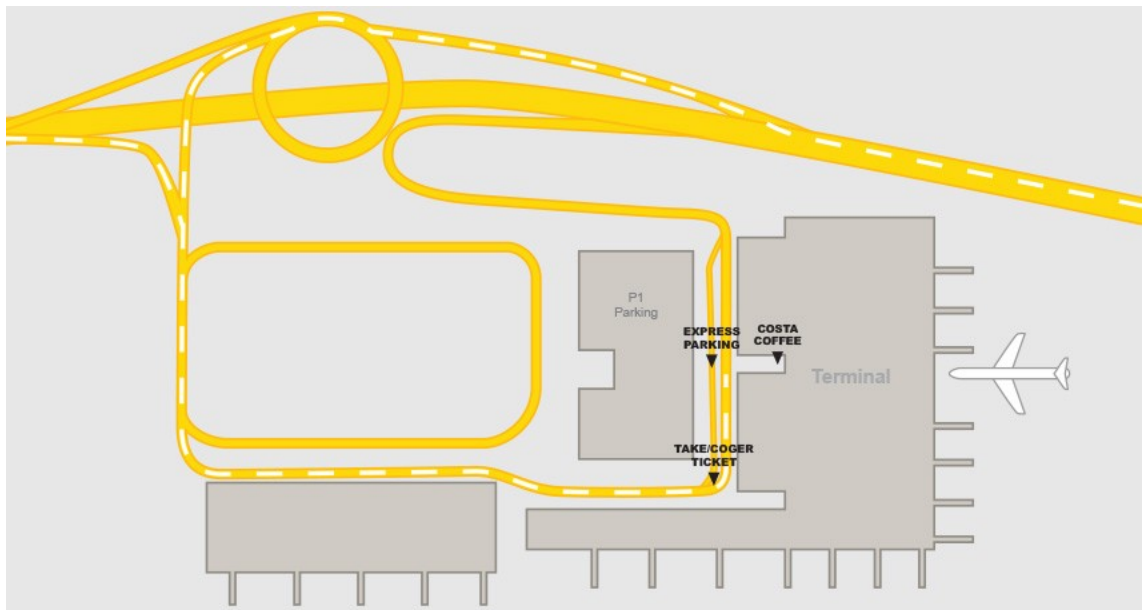

PICK UP AND DROP OFF AT ALICANTE AIRPORT.

AT ARRIVAL:

We will wait for you outside Departures, next to **COSTA COFFEE**.

We will be wearing a red t-shirt/red jacket with the logo  Rent a Car.

VED ANKOMST:

Vi venter på dig udenfor afgangshallen ved siden af COSTA COFFEE.

Vi bærer en rød t-shirt / rød jakke med logoet  Rent a Car.

CAR DROP OFF.

At the time stated in the contract, we will be waiting in the express parking area in front of the departure terminal. Entering you have to take a parking ticket.